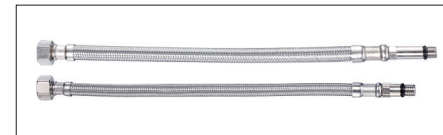

# Hose Series

KOOT®

R01  
Stainless Steel Wire Flexible Hose

R02  
Stainless Steel Wire Flexible Hose

R03  
Aluminum Wire Flexible Hose

R04  
Aluminum Wire Flexible Hose

R07

R05  
F1/2"xF1/2"  
Stainless Steel Single  
Lock Hose  
1.5m Length