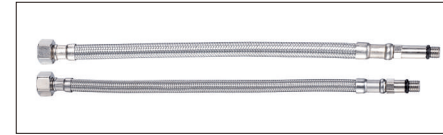

# Hose Series

KOOT®

R01  
Stainless Steel Wire Flexible Hose

R02  
Stainless Steel Wire Flexible Hose

R03  
Aluminum Wire Flexible Hose

R04  
Aluminum Wire Flexible Hose

R07

R05  
F1/2"xF1/2"  
Stainless Steel Single  
Lock Hose  
1.5m Length