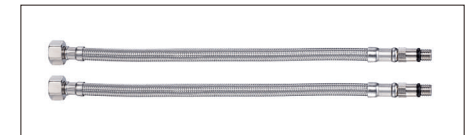

# Hose Series

KOOT®

R01  
Stainless Steel Wire Flexible Hose

R02  
Stainless Steel Wire Flexible Hose

R03  
Aluminum Wire Flexible Hose

R04  
Aluminum Wire Flexible Hose

R07

R05  
F1/2"xF1/2"  
Stainless Steel Single  
Lock Hose  
1.5m Length