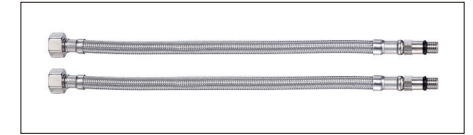

# Hose Series

KOOT®

R01  
Stainless Steel Wire Flexible Hose

R02  
Stainless Steel Wire Flexible Hose

R03  
Aluminum Wire Flexible Hose

R04  
Aluminum Wire Flexible Hose

R07

R05  
F1/2"xF1/2"  
Stainless Steel Single  
Lock Hose  
1.5m Length